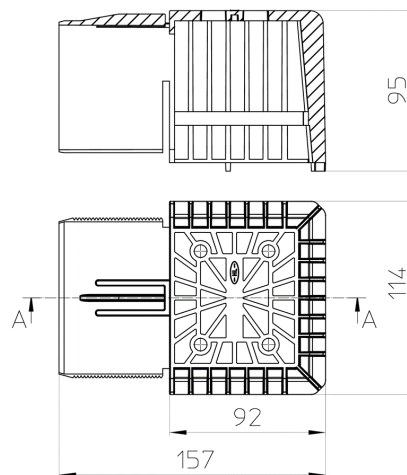

HL068.1E

Leaf catcher for attica drains series HL68

techn. drawing

Schnitt A-A

TECHNICAL DATA

material	PP	installation height
dimension		grate frame
capacity		grate
weight	0,112	load class

HL068.1Safe

Leaf catcher „emergency drainage“ for attica drains series HL68

techn. drawing

TECHNICAL DATA

material	PP	installation height
dimension		grate frame
capacity		grate
weight	0,17	load class