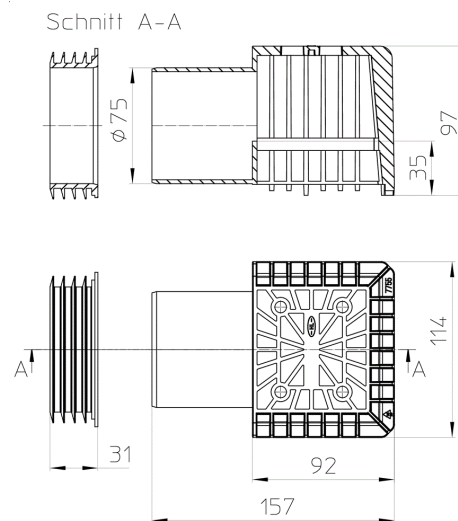

HL068.1E

Leaf catcher for attica drains series HL68

techn. drawing

Schnitt A-A

TECHNICAL DATA

material	PP	installation height
dimension		grate frame
capacity		grate
weight	0,112	load class

HL068.1Safe

Leaf catcher „emergency drainage“ for attica drains series HL68

techn. drawing

TECHNICAL DATA

material	PP	installation height
dimension		grate frame
capacity		grate
weight	0,17	load class